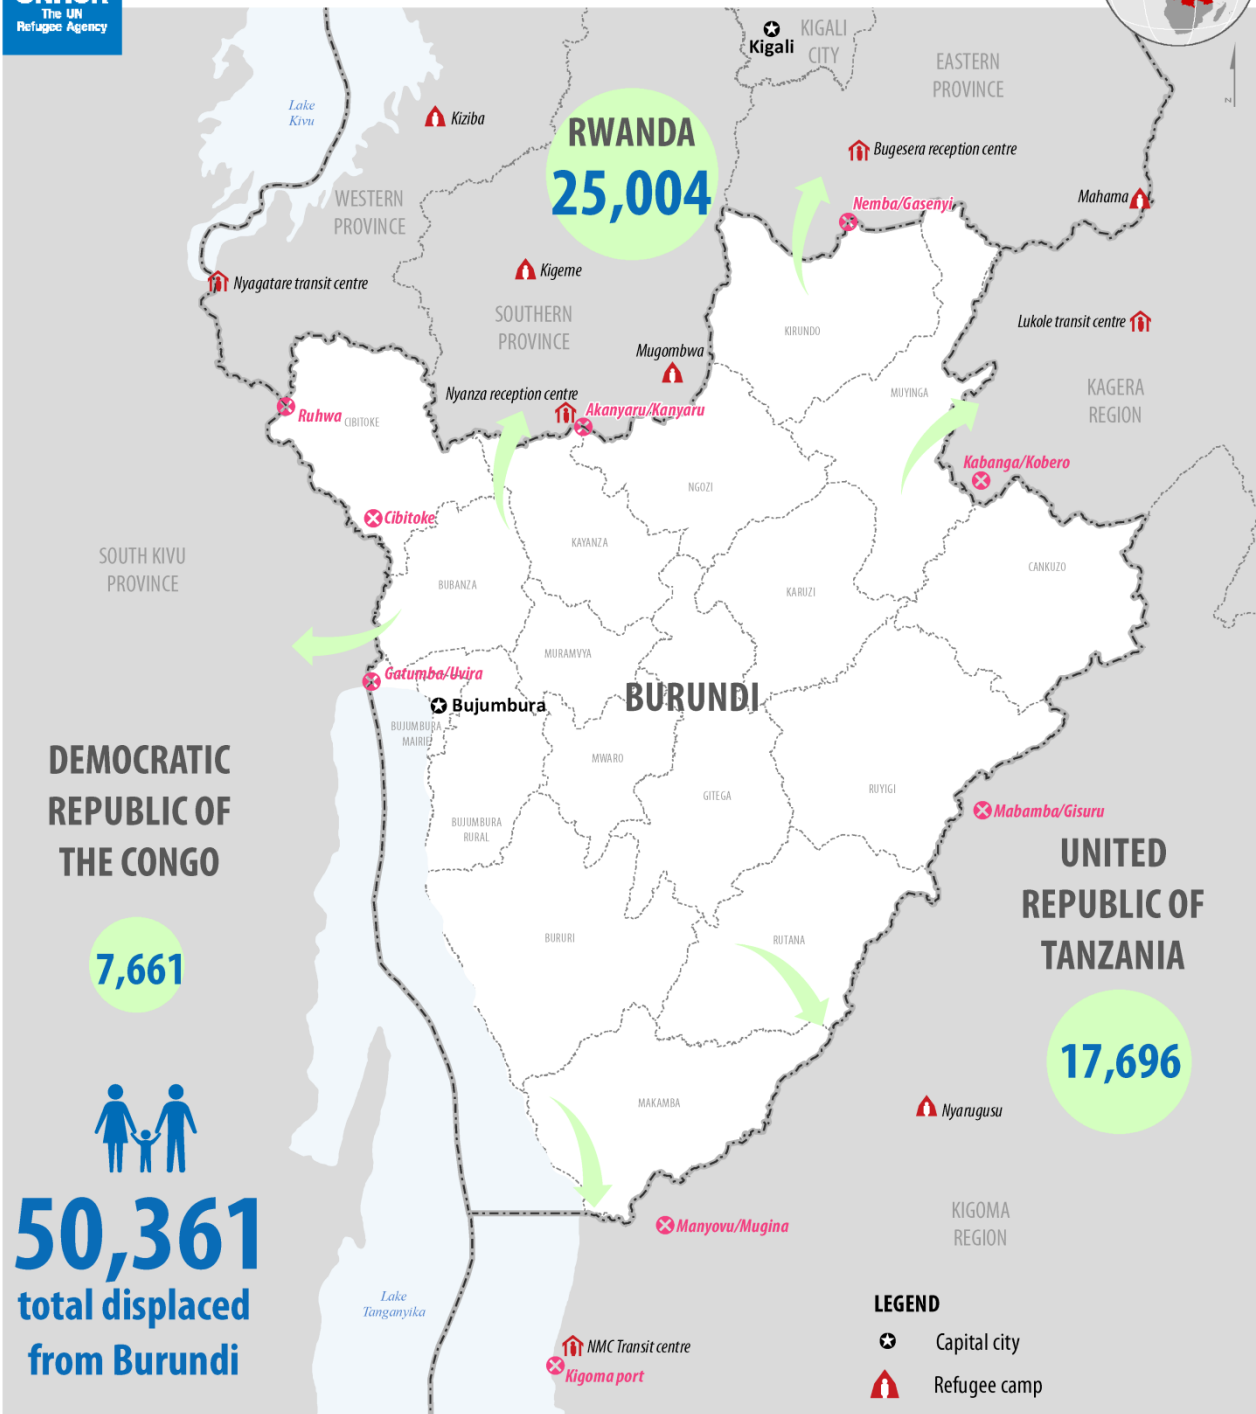

BURUNDI SITUATION: Displacement of Burundians into neighbouring countries | As of 08 May 2015

Host Country	New arrivals
Rwanda	25,004
United Republic of Tanzania	17,696
Democratic Republic of Congo	7,661
Total	50,361

LEGEND

- Capital city
- Refugee camp
- Refugee reception centre/ transit centre
- Entry point
- New arrivals from Burundi
- International boundary
- Admin 1 boundary

The boundaries and names shown and the designations used on this map do not imply official endorsement or acceptance by the United Nations. Printing date: 08 May 2015 Sources: Field data: UNCS, IGEBU, RGC, RNIS, TNBS Statistics: UNHCR Feedback: UNHCR Regional Support Hub in Nairobi kenrsgis@unhcr.org