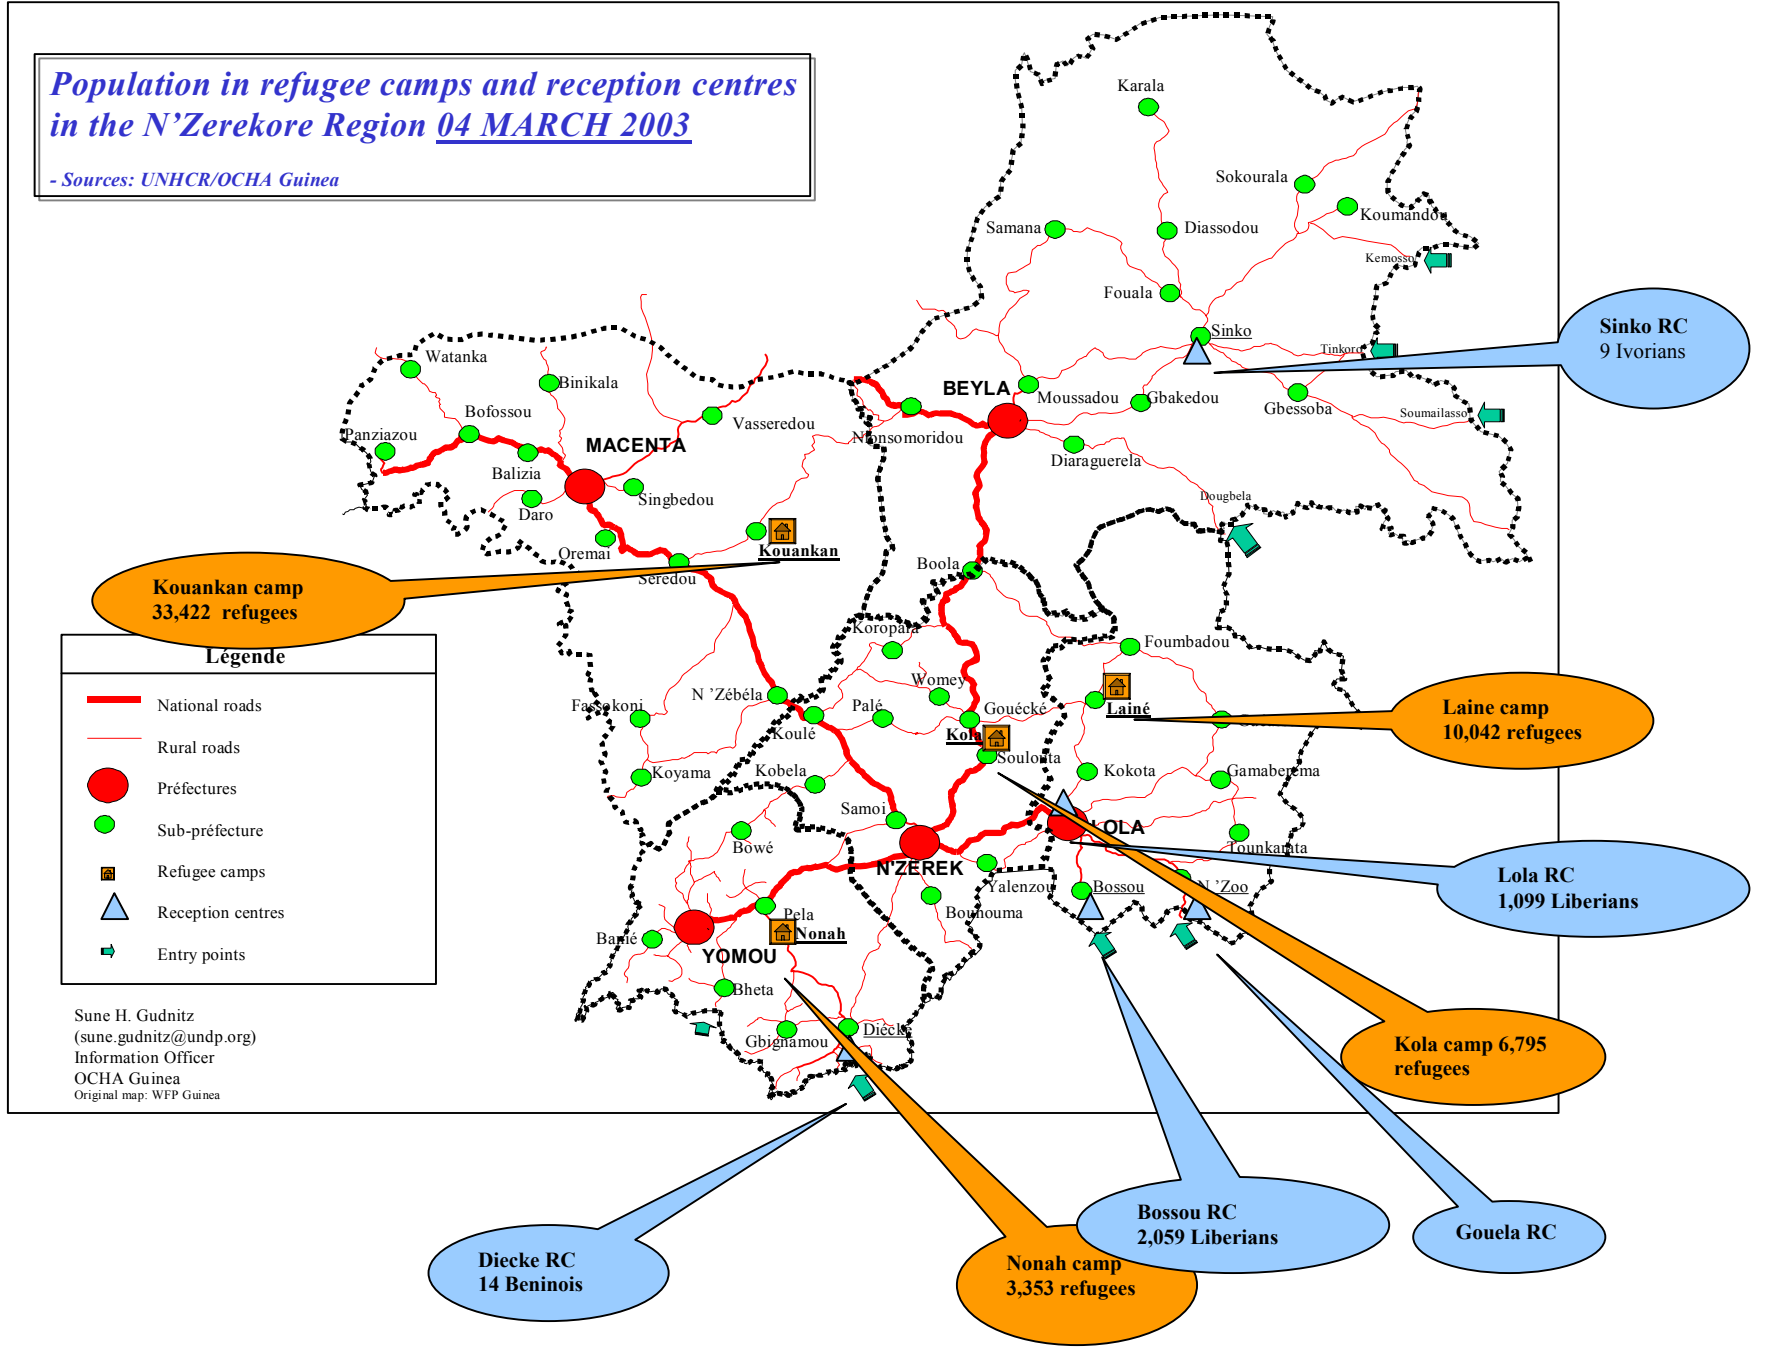

**Population in refugee camps and reception centres
in the N'Zerekore Region 04 MARCH 2003**

- Sources: UNHCR/OCHA Guinea

Légende

	National roads
	Rural roads
	Préfectures
	Sub-préfecture
	Refugee camps
	Reception centres
	Entry points

Sune H. Gudnitz
 (sune.gudnitz@undp.org)
 Information Officer
 OCHA Guinea
 Original map: WFP Guinea