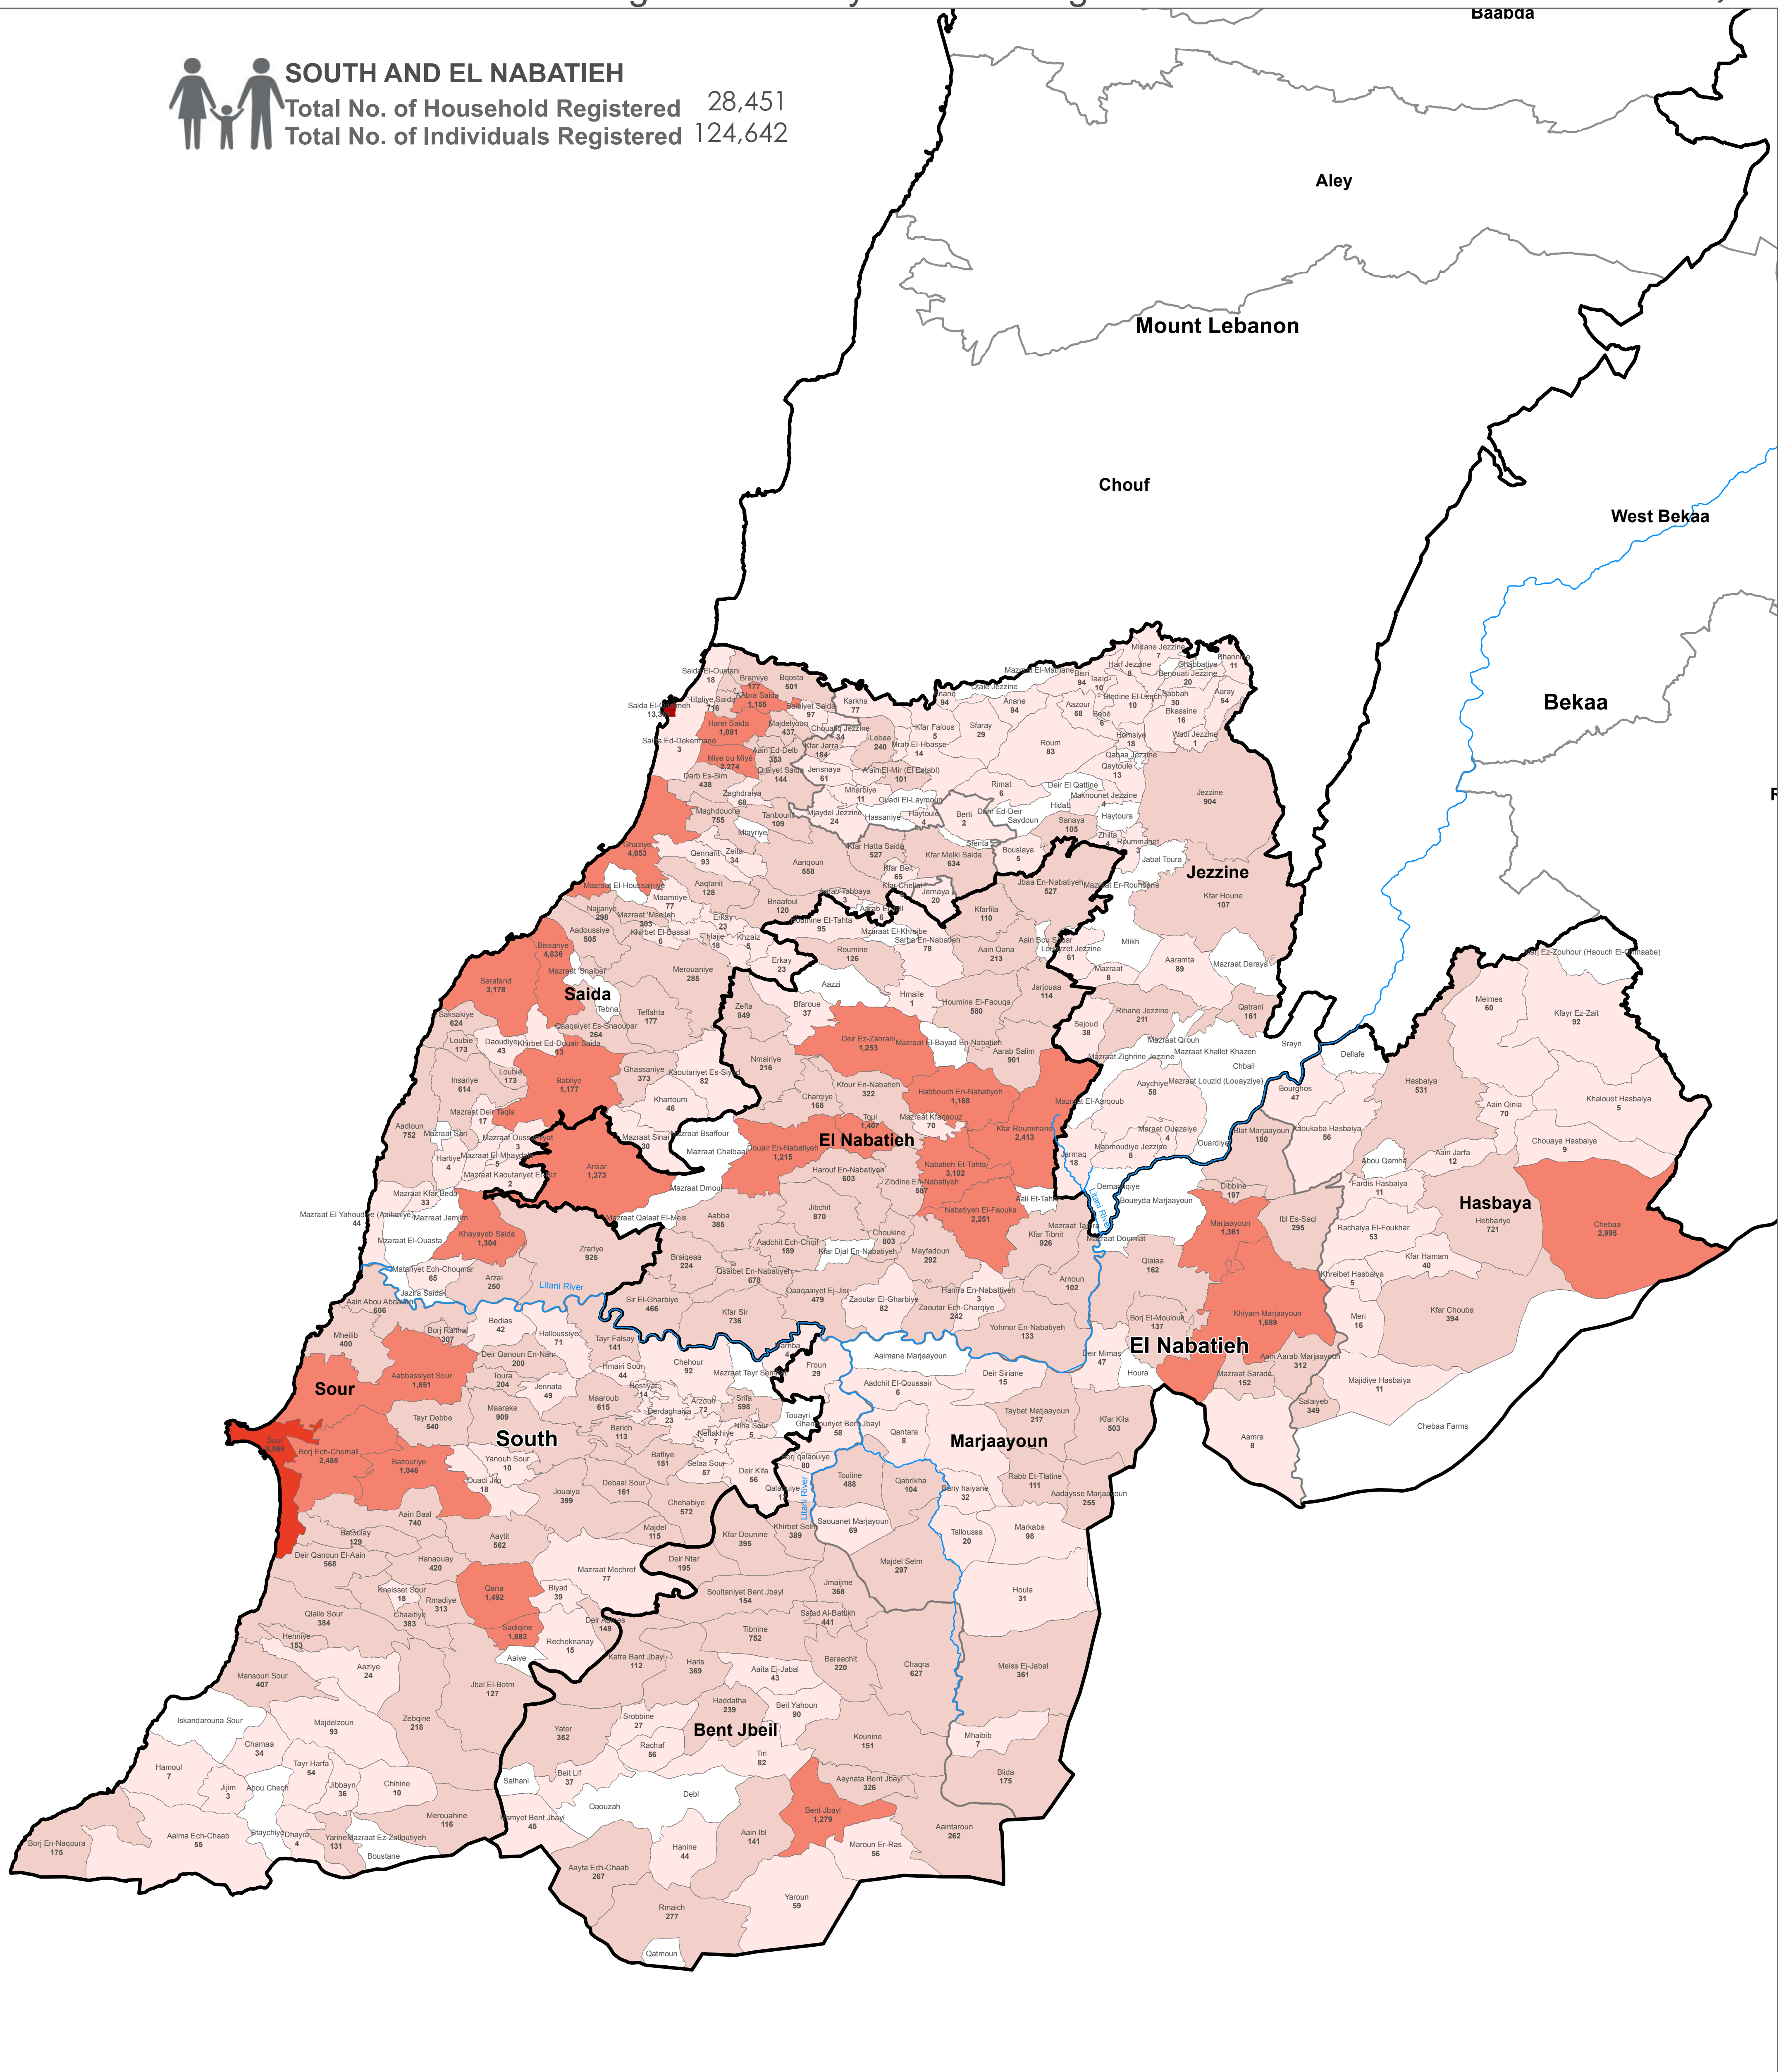

SYRIA REFUGEE RESPONSE

LEBANON South and El Nabatieh Governorates

Distribution of the Registered Syrian Refugees at Cadastral Level As of 31 January 2016

SOUTH AND EL NABATIEH
Total No. of Household Registered 28,451
Total No. of Individuals Registered 124,642