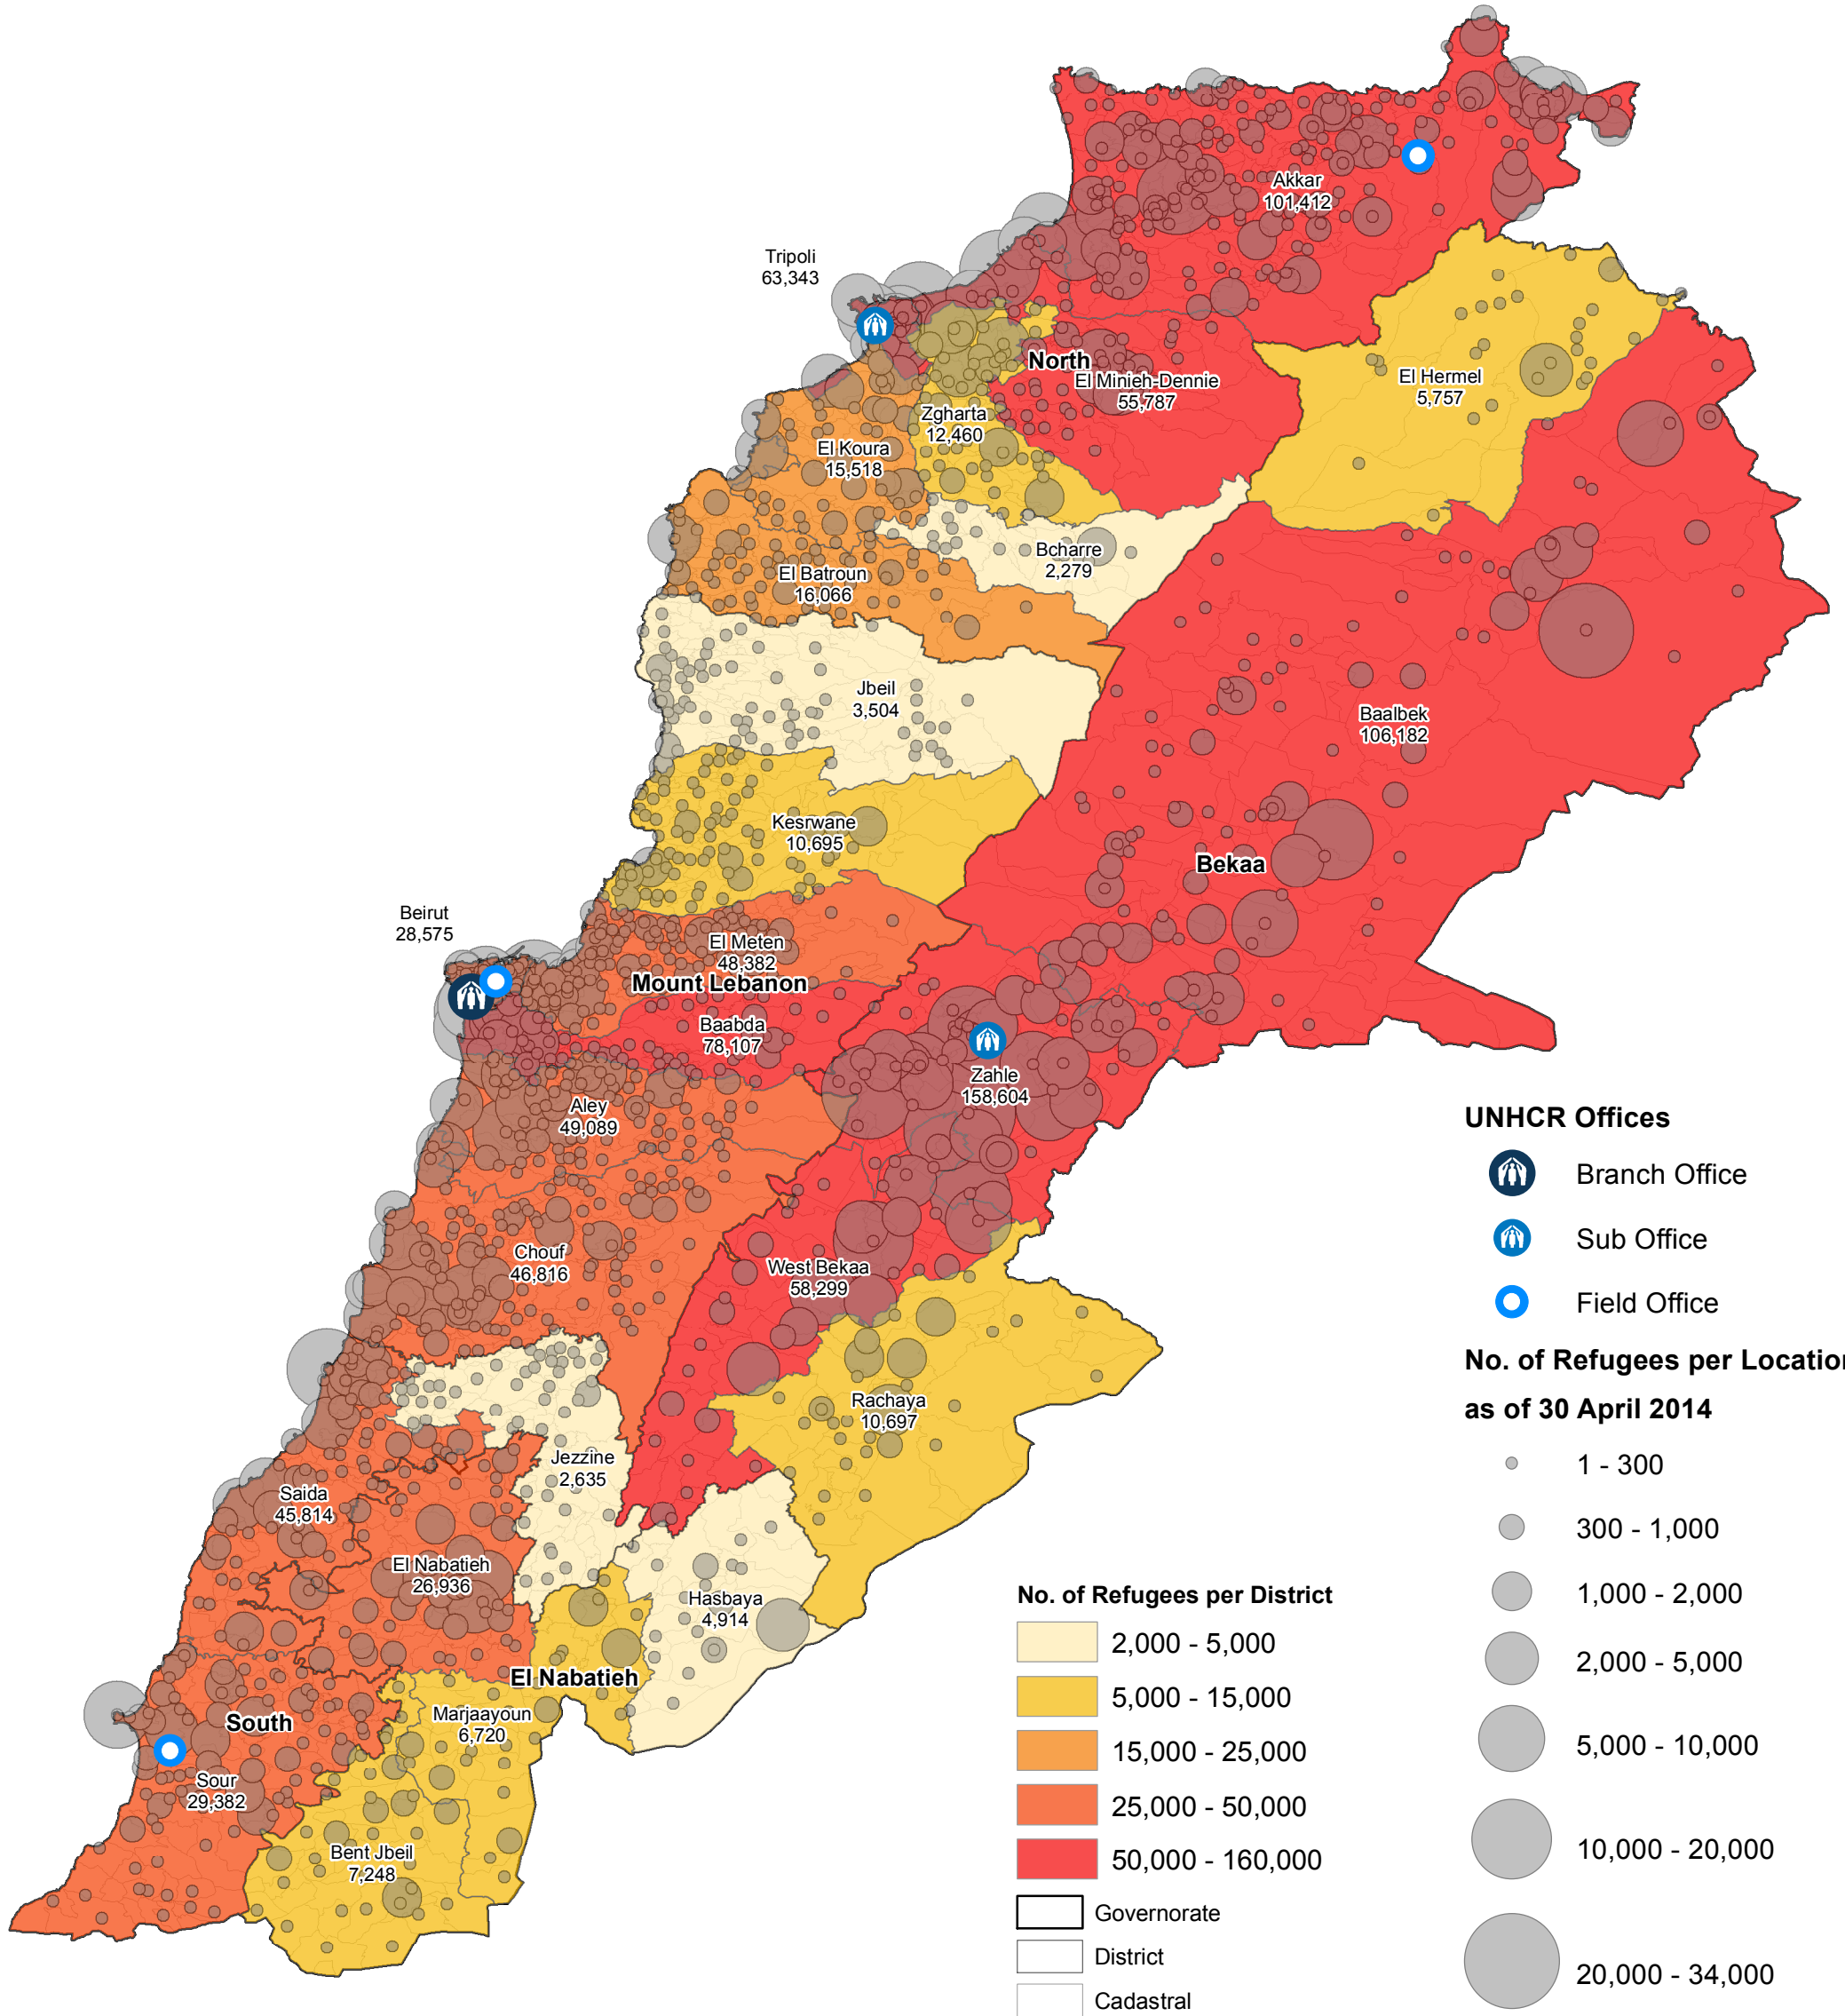

# SYRIA REFUGEE RESPONSE

## LEBANON Syrian Refugees Registered as of 30 April 2014

UNHCR Lebanon - Beirut  
Country Office

Total No. of Refugees **1,044,898**  
 Refugees Registered **995,221**  
 Refugees Awaiting **49,677**

The boundaries, names, and designations used on this map do not imply official endorsement of the United Nations or UNHCR. All data used were the best available at the time of map production.

Data Sources:

- Refugee population and location data by UNHCR as of 30 April 2014. For more information on refugee data, contact Rana G. Ksaifi at [ksaifi@unhcr.org](mailto:ksaifi@unhcr.org)

GIS and Mapping by UNHCR Lebanon. For further information on map, contact Jad Ghosn at [ghosn@unhcr.org](mailto:ghosn@unhcr.org)