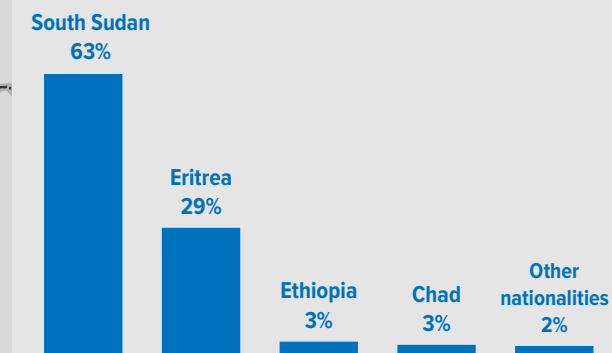

SUDAN

Refugees, asylum-seekers, IDPs and others of concern to UNHCR by State

as of 31 March 2016

POPULATION OF CONCERN

3.57 MILLION

352,218 refugees, asylum-seekers and others of concern*

3.2 MILLION internally displaced persons

Sudan also hosts an estimated 350,000 Southern Sudanese individuals following the separation of South Sudan from Sudan

*This figure does not include an estimated 30,000 Chadians in a refugee-like situation in Darfur who are pending a verification exercise

Origin of persons of concern | refugees, asylum-seekers and others of concern

Region of asylum of persons of concern | refugees, asylum-seekers and others of concern

The boundaries and names shown and the designations used on this map do not imply official endorsement or acceptance by the United Nations. * Final boundary between the Republic of Sudan and the Republic of South Sudan has not yet been determined. ** Final status of the Abyei area is not yet determined.