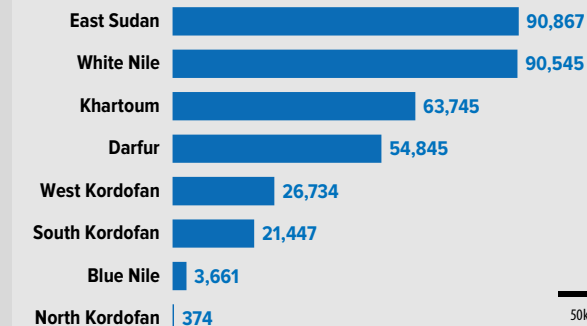

Region of asylum of persons of concern | refugees, asylum-seekers and others of concern

The boundaries and names shown and the designations used on this map do not imply official endorsement or acceptance by the United Nations. * Final boundary between the Republic of Sudan and the Republic of South Sudan has not yet been determined. ** Final status of the Abyei area is not yet determined.