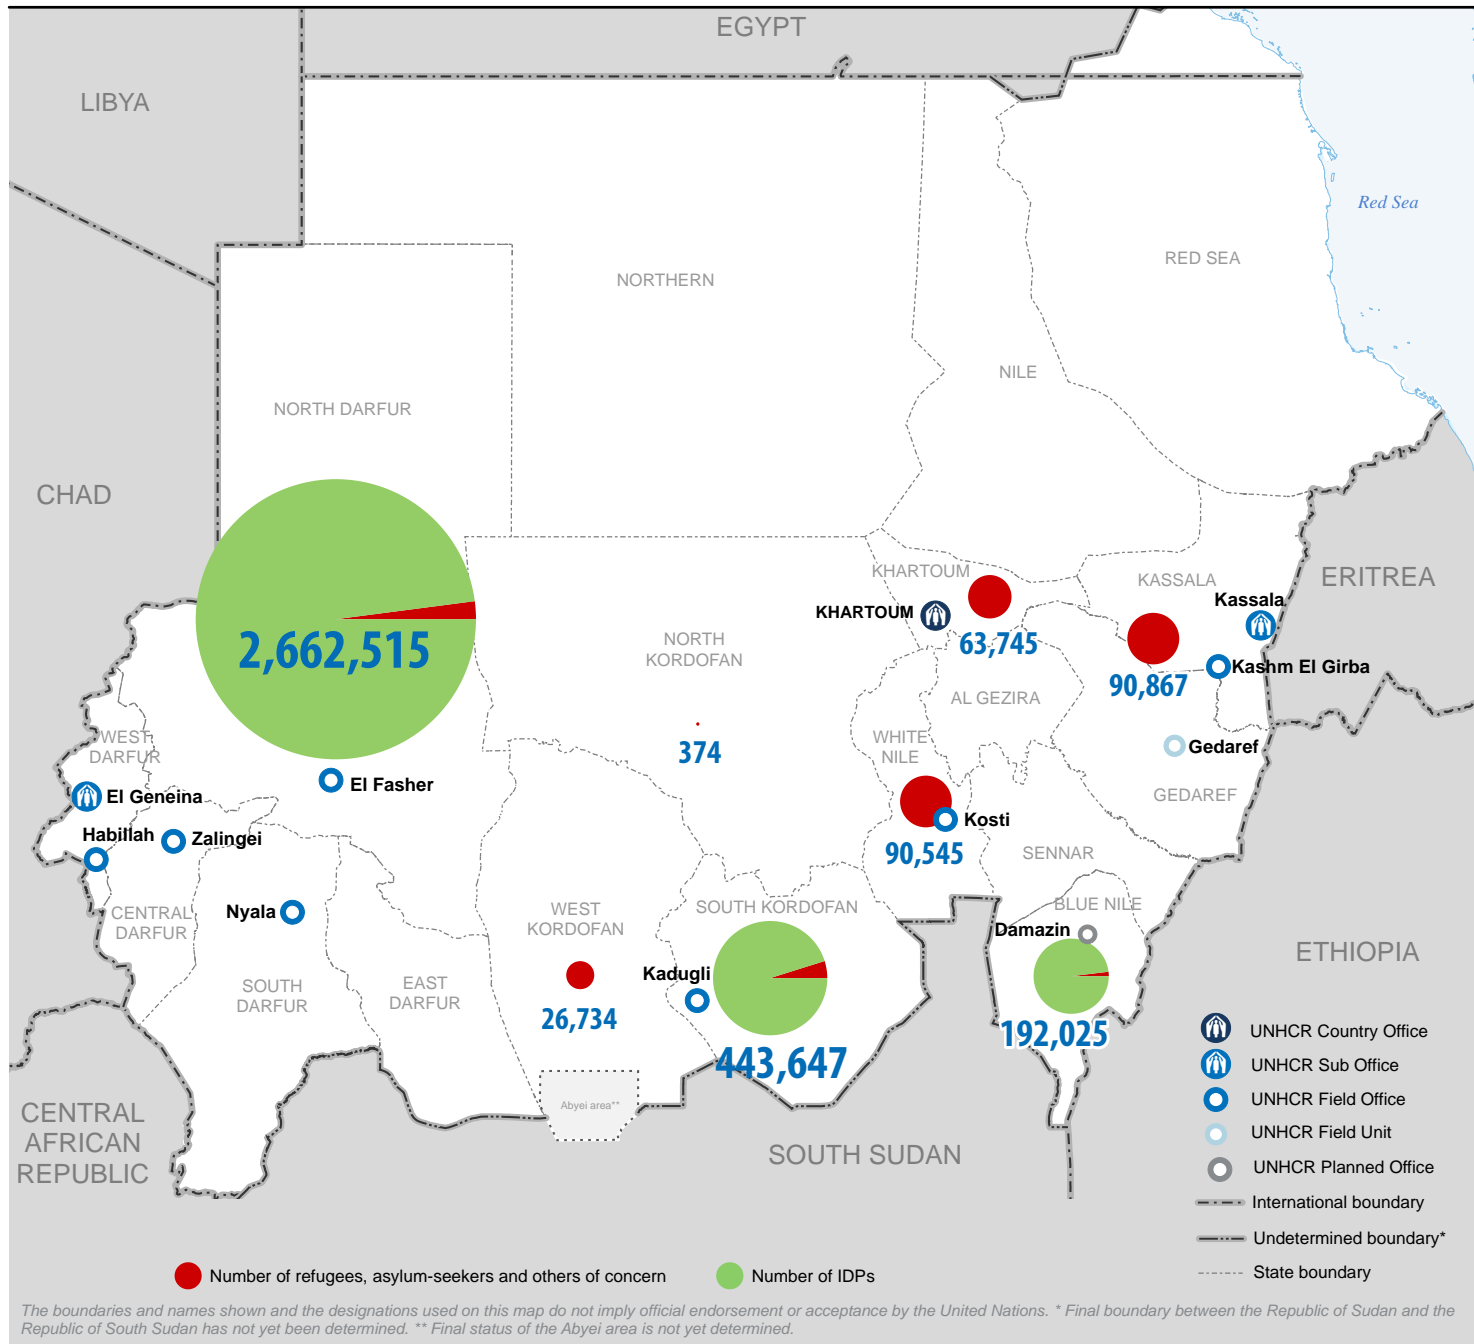

SUDAN

Refugees, asylum-seekers, IDPs and others of concern to UNHCR by State

as of 31 March 2016

POPULATION OF CONCERN

3.57 MILLION

352,218 refugees, asylum-seekers and others of concern*

3.2 MILLION internally displaced persons

Sudan also hosts an estimated 350,000 Southern Sudanese individuals following the separation of South Sudan from Sudan

*This figure does not include an estimated 30,000 Chadians in a refugee-like situation in Darfur who are pending a verification exercise

Origin of persons of concern | refugees, asylum-seekers and others of concern

Region of asylum of persons of concern | refugees, asylum-seekers and others of concern

The boundaries and names shown and the designations used on this map do not imply official endorsement or acceptance by the United Nations. * Final boundary between the Republic of Sudan and the Republic of South Sudan has not yet been determined. ** Final status of the Abyei area is not yet determined.