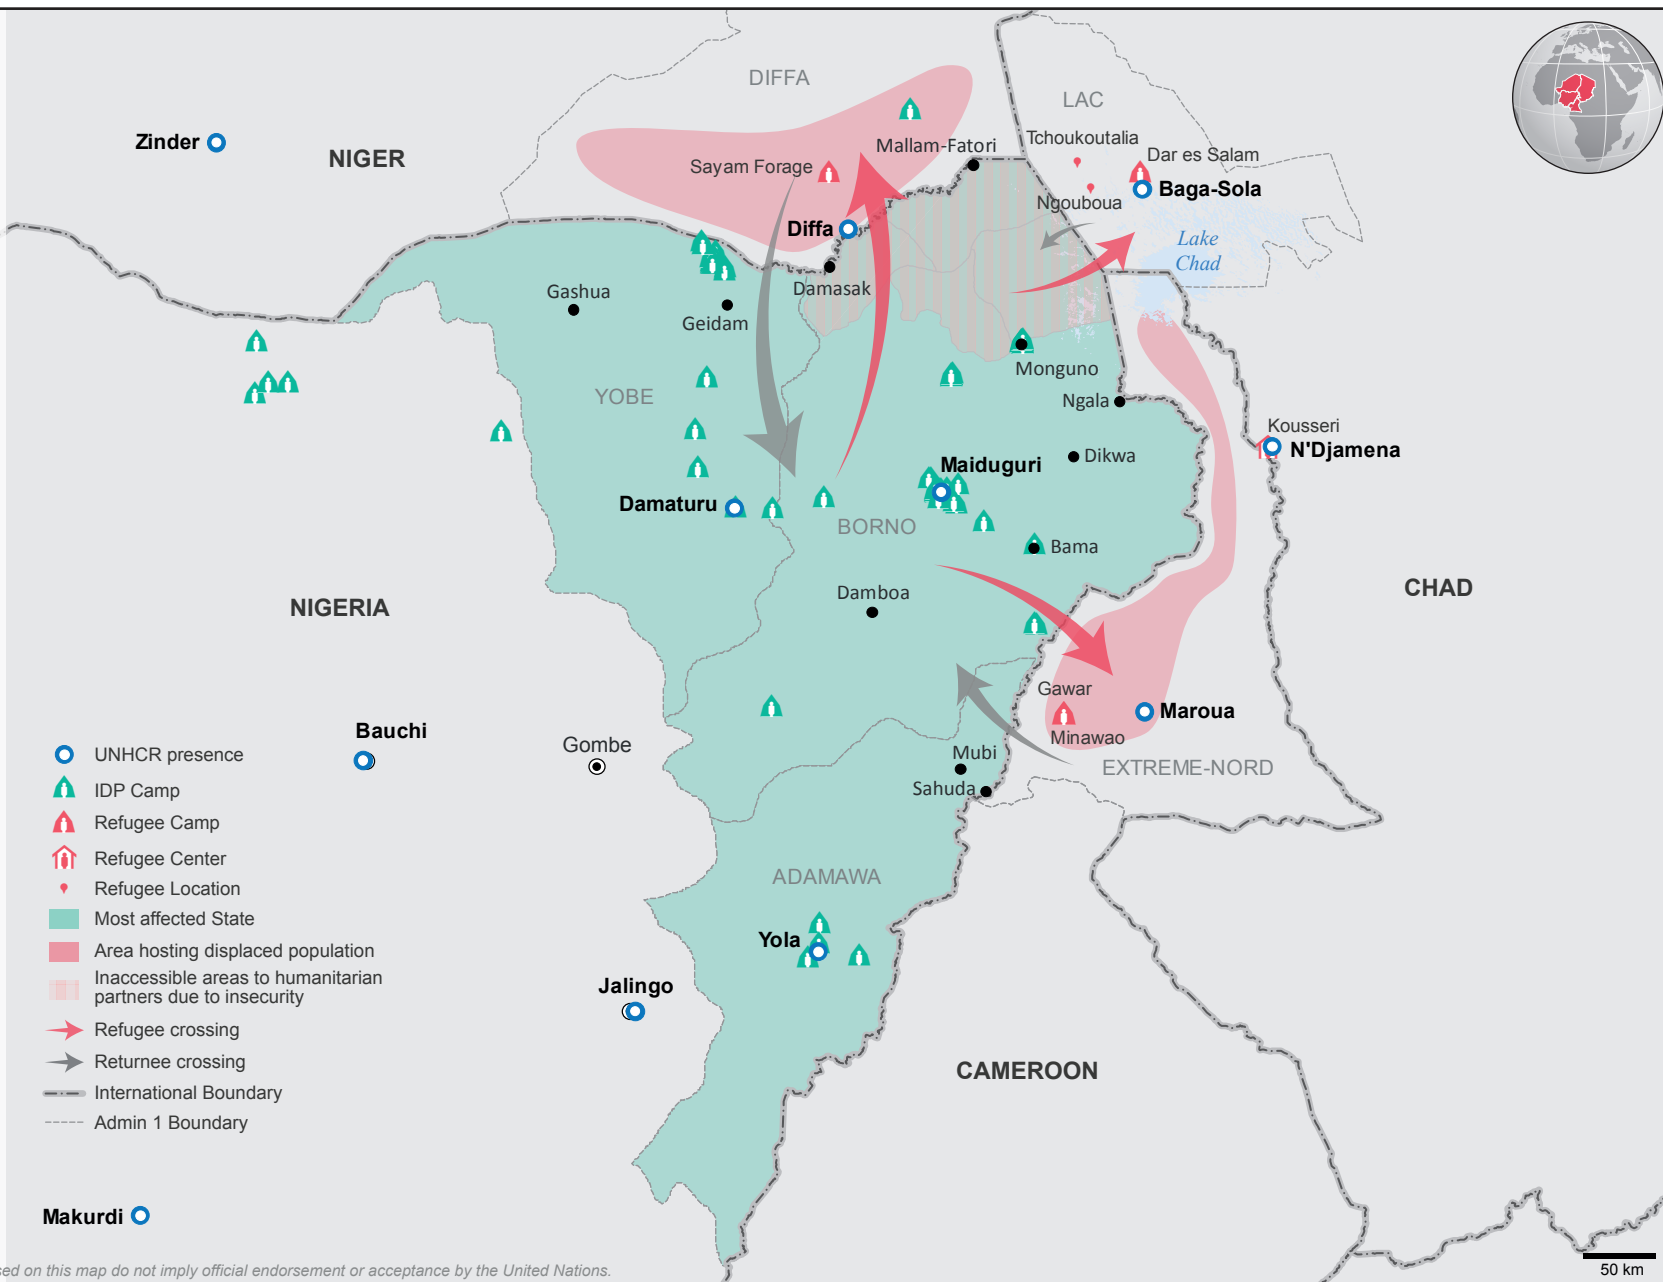

## Populations forcibly displaced by the insurgency in the Lake Chad Basin Region

As of 13 January 2017 or latest figures available

### Internally displaced

### Refugee

### Returnee

1: including refugees (registered by UNHCR)  
2: country nationals  
3: country nationals

The boundaries and names shown and the designations used on this map do not imply official endorsement or acceptance by the United Nations.