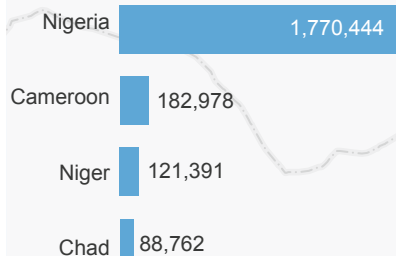

# NIGERIA SITUATION

## Populations forcibly displaced by the insurgency in the Lake Chad Basin Region

As of 13 January 2017 or latest figures available

### Internally displaced