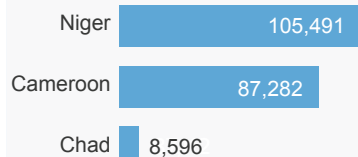

NIGERIA SITUATION

Populations forcibly displaced by the insurgency in the Lake Chad Basin Region

As of 13 January 2017 or latest figures available

Internally displaced

Refugee

Returnee

1: including refugees (registered by UNHCR)
2: country nationals
3: country nationals

The boundaries and names shown and the designations used on this map do not imply official endorsement or acceptance by the United Nations.