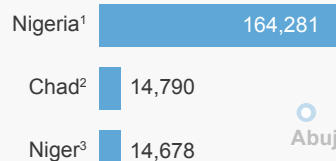

NIGERIA SITUATION

Populations forcibly displaced by the insurgency in the Lake Chad Basin Region

As of 13 January 2017 or latest figures available

Internally displaced

Refugee

Returnee

1: including refugees (registered by UNHCR)
2: country nationals
3: country nationals

The boundaries and names shown and the designations used on this map do not imply official endorsement or acceptance by the United Nations.