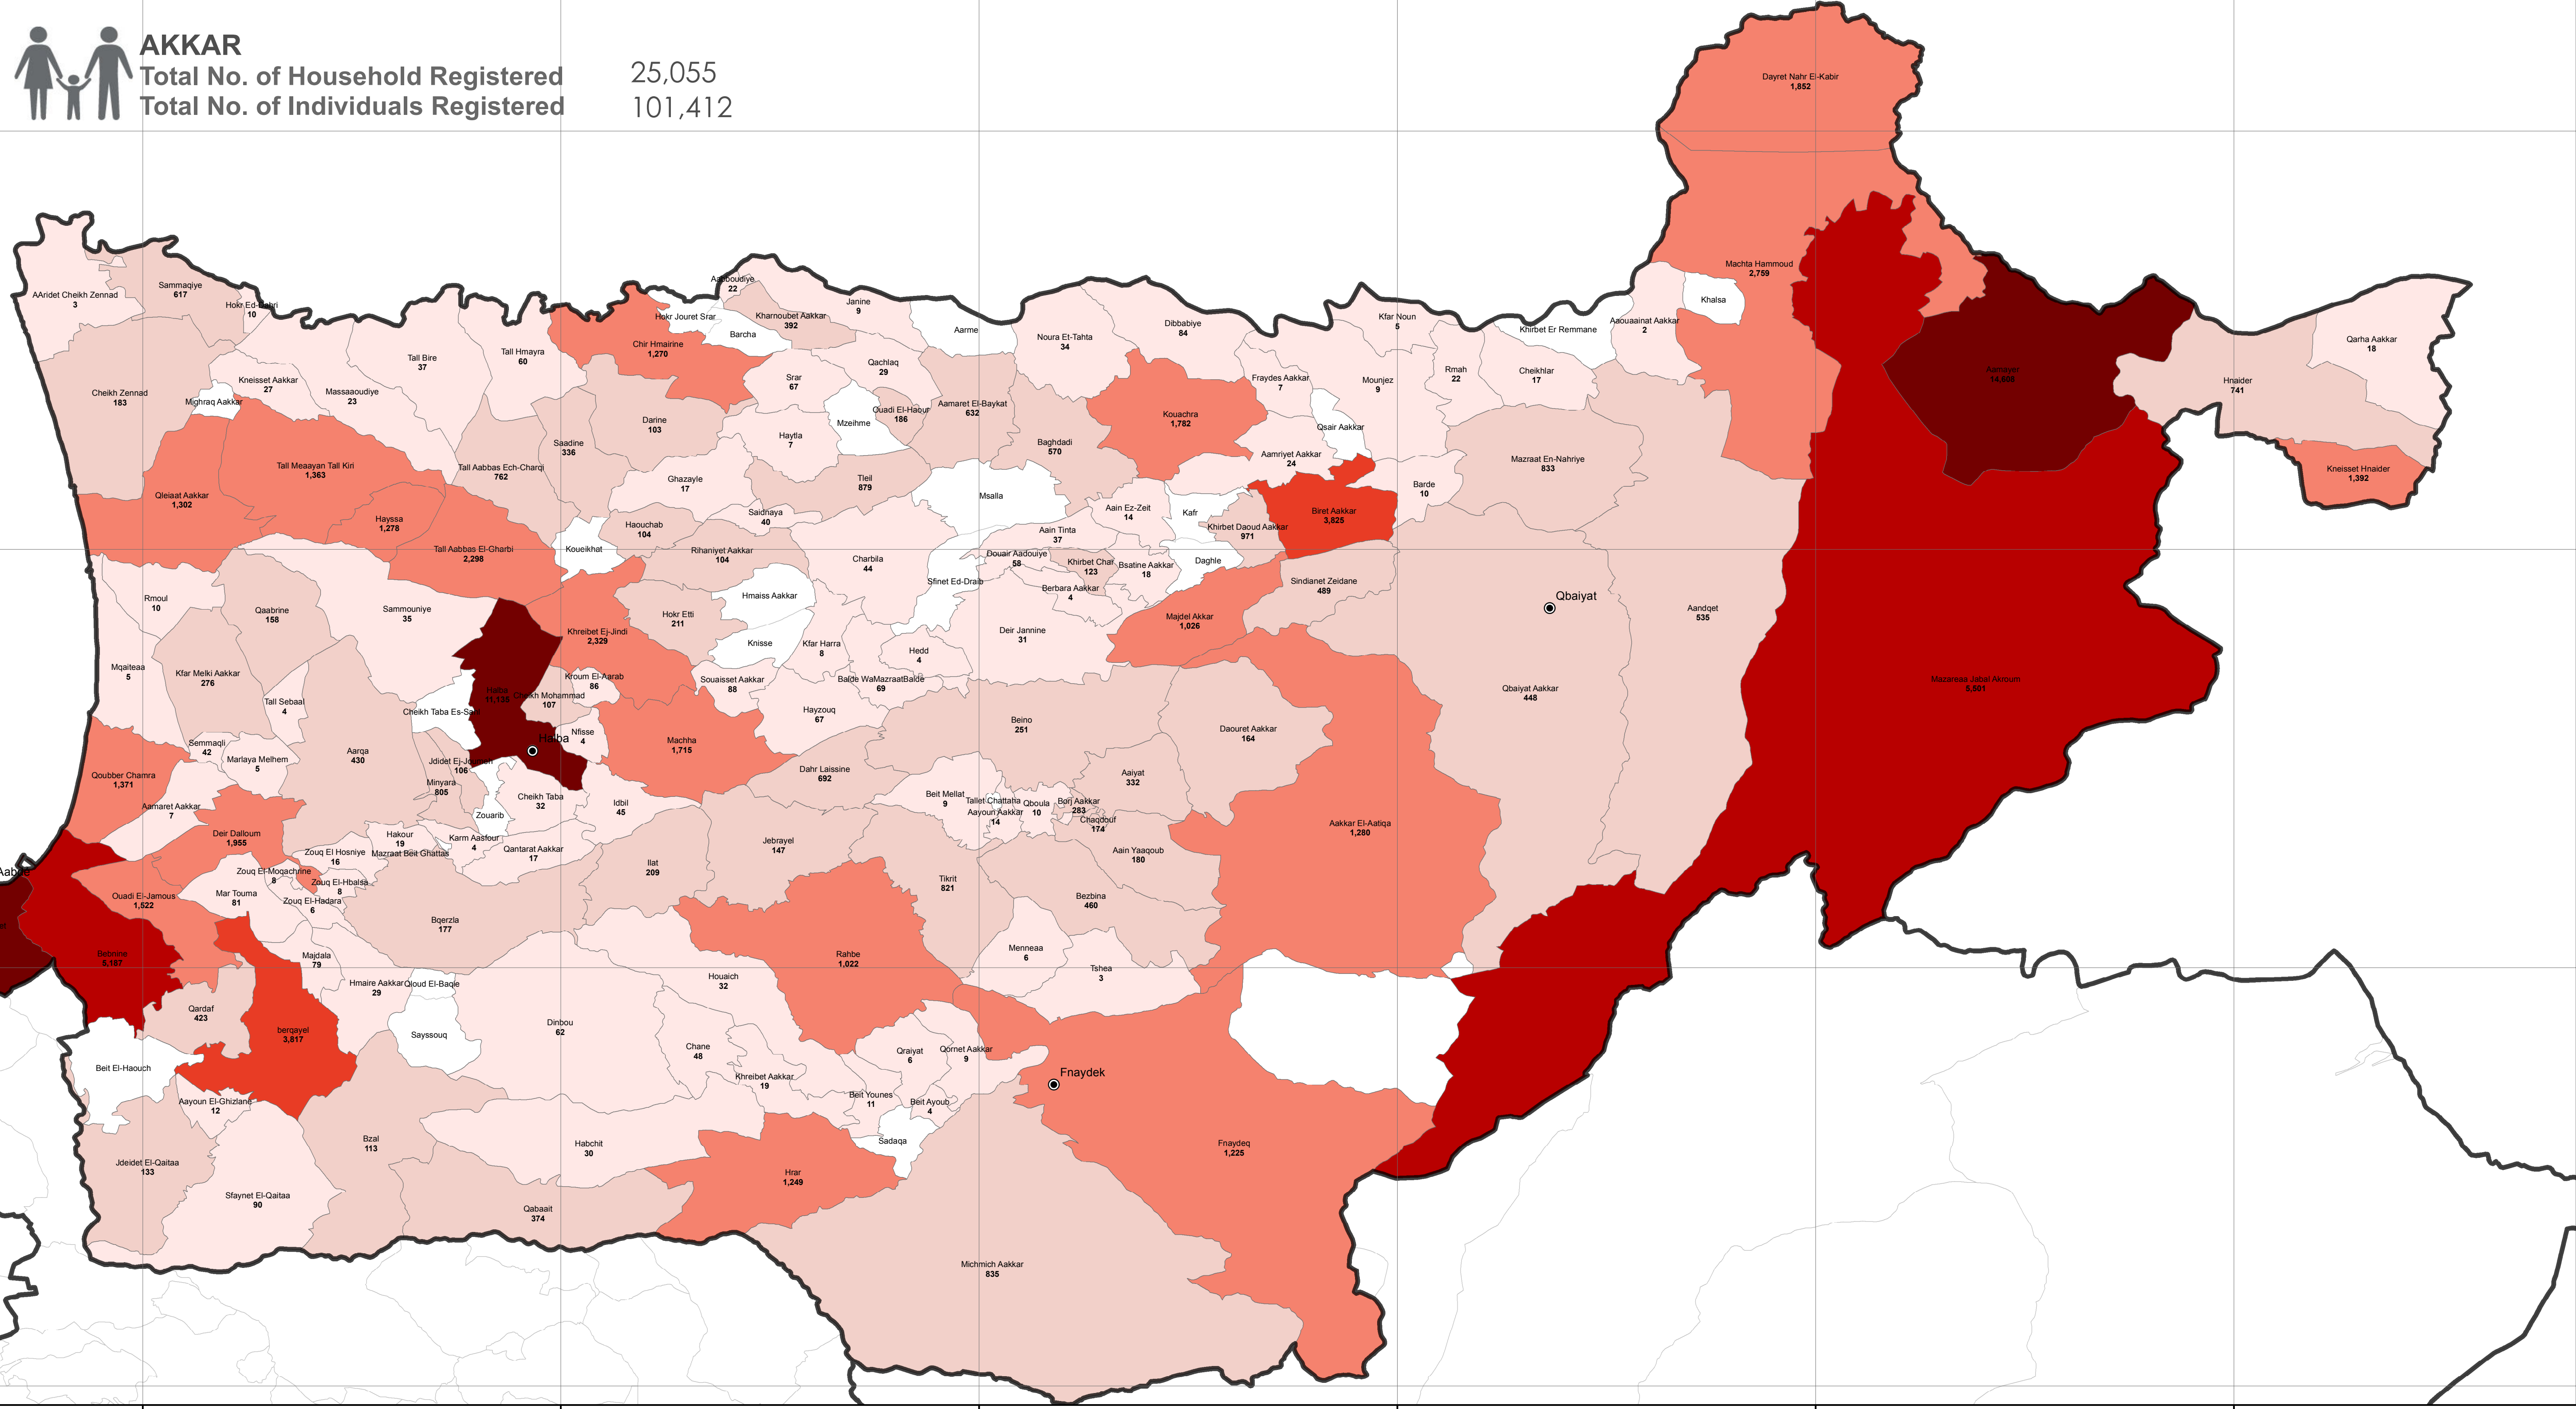

SYRIA REFUGEE RESPONSE

LEBANON, North Governorate, Akkar District

Distribution of the Registered Syrian Refugees at the Cadastral Level

As of 30 April 2014

AKKAR

Total No. of Household Registered
Total No. of Individuals Registered

25,055
101,412

Notes
The boundaries, names and designations used on this map do not imply official endorsement of the United Nations. All data used are the best available at the time of map production.

Data Sources:
- Lebanese Border, Caza and Cadastral Boundaries: NPMPLT 2005.
- Geographic Projection WGS 1984

Registered Refugees Figures by UNHCR as of 30 April 2014.
For more information contact Rana G. Ksaifi at ksaifi@unhcr.org

GIS and Mapping by UNHCR. For information and updates contact Jad Ghosn: ghosn@unhcr.org
Maroun Sader: sader@unhcr.org
NPMPLT: National Physical Master Plan for the Lebanese Territory

Legend

Location Diagram