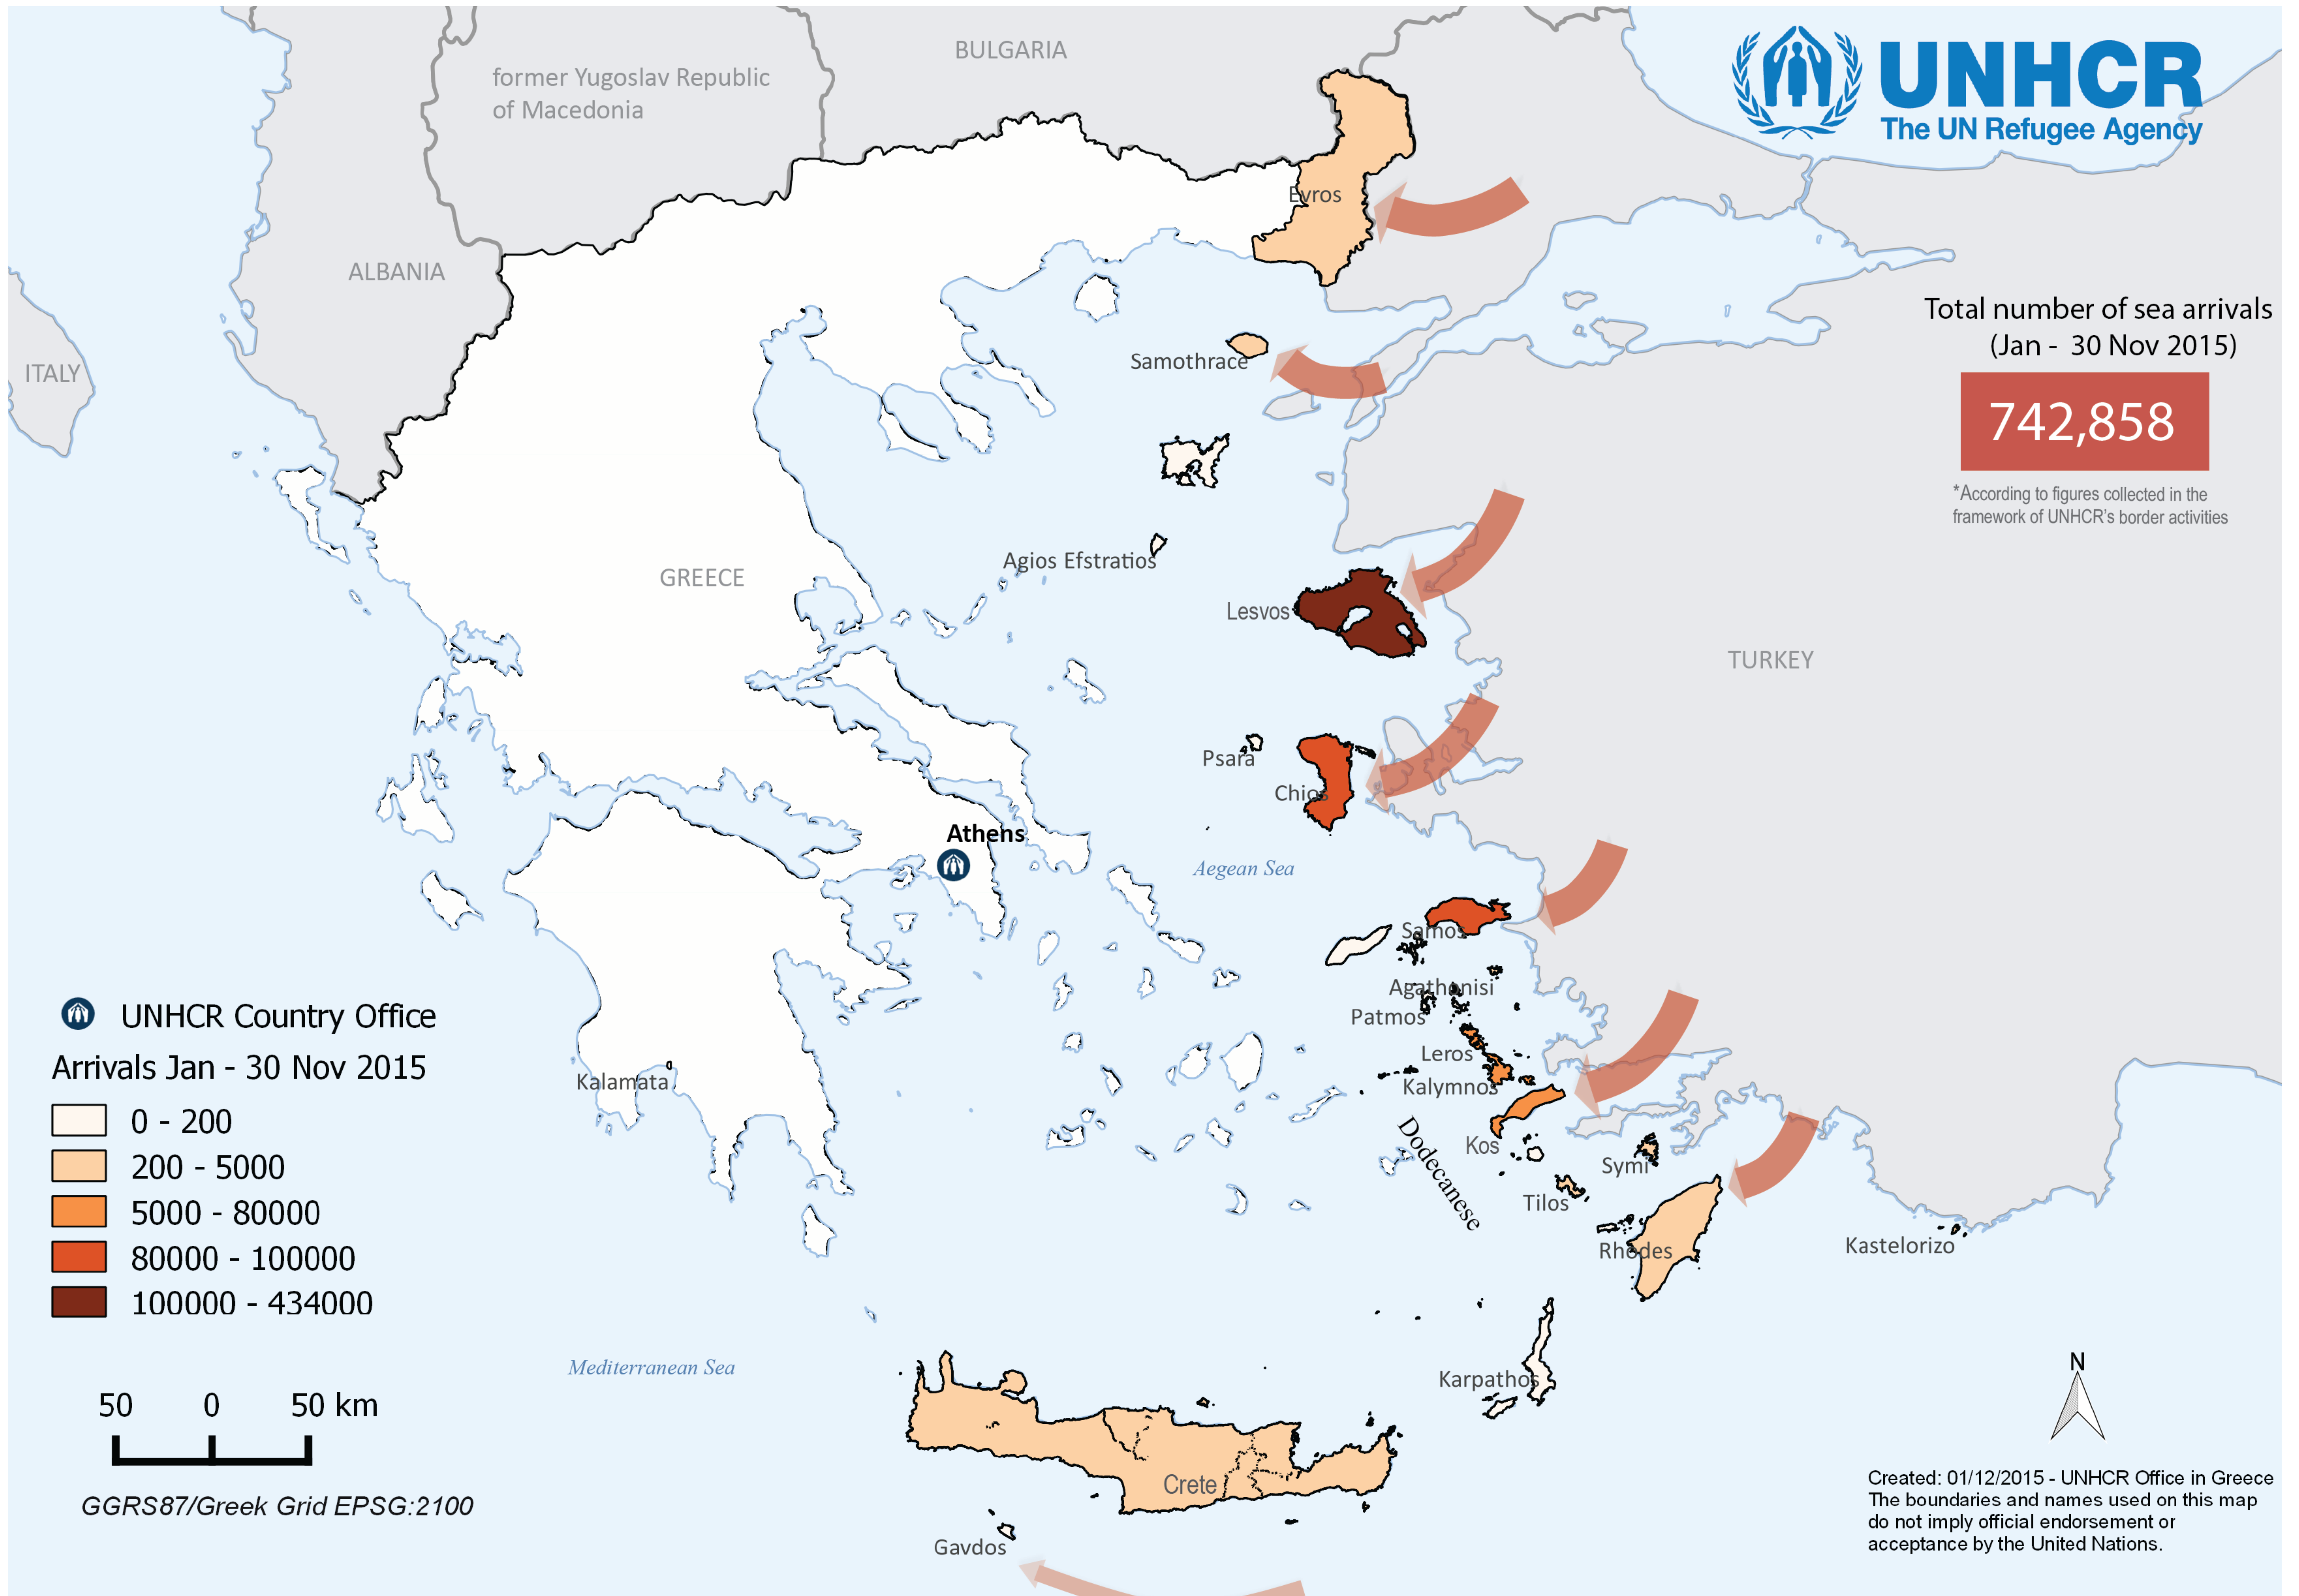

Total number of sea arrivals
(Jan - 30 Nov 2015)

742,858

*According to figures collected in the framework of UNHCR's border activities

 UNHCR Country Office

Arrivals Jan - 30 Nov 2015

-  0 - 200
-  200 - 5000
-  5000 - 80000
-  80000 - 100000
-  100000 - 434000

50 0 50 km

GGRS87/Greek Grid EPSG:2100

Created: 01/12/2015 - UNHCR Office in Greece
The boundaries and names used on this map do not imply official endorsement or acceptance by the United Nations.