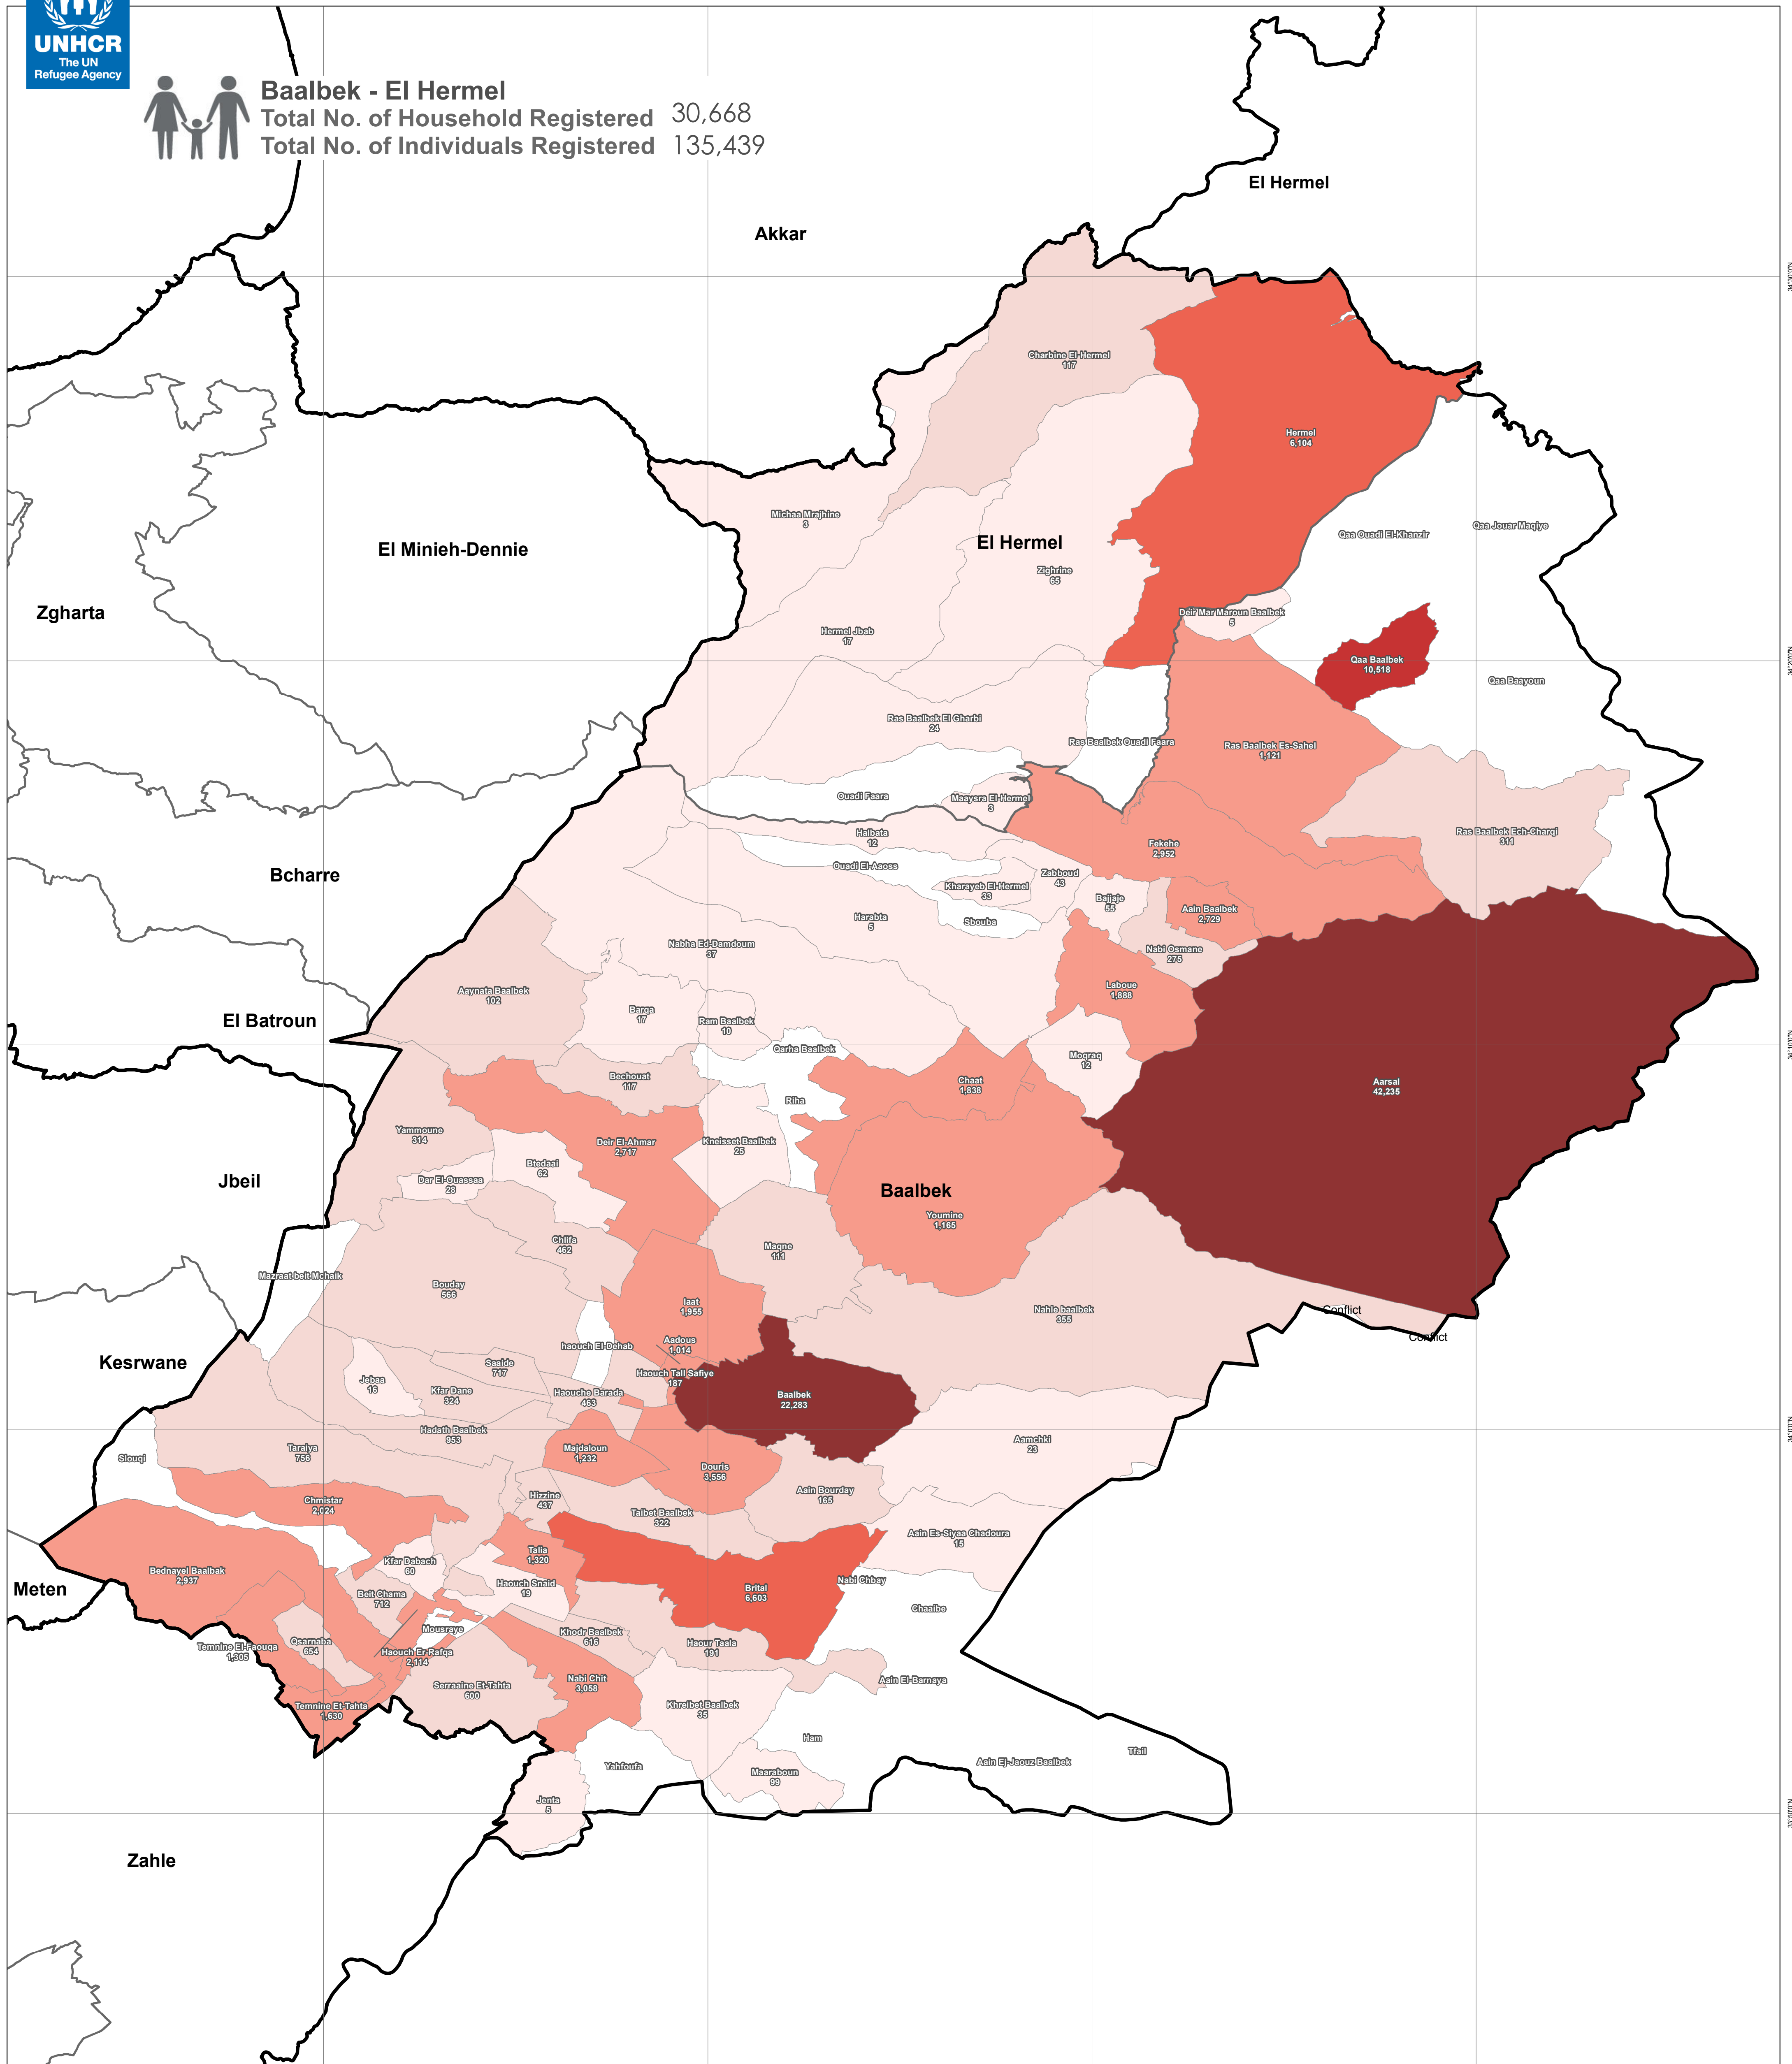

SYRIA REFUGEE RESPONSE

LEBANON, Baalbek- El Hermel Governorate

Distribution of the Registered Syrian Refugees at the Cadastral Level

As of 31 July 2014

Baalbek - El Hermel
 Total No. of Household Registered 30,668
 Total No. of Individuals Registered 135,439

Notes
 The boundaries, names and designations used on this map do not imply official endorsement of the United Nations. All data used are the best available at the time of map production.

Data Sources:
 - Lebanese Border, Caza and Cadastral Boundaries: NPMLT 2005.
 - Geographic Projection WGS 1984

NPMLT: National Physical Master Plan for the Lebanese Territory

Legend

No. of Refugees per Cadastral

- 0
- 1 - 100
- 100 - 1,000
- 1,000 - 5,000
- 5,000 - 10,000
- 10,000 - 20,000
- 20,000 - 43,000
- Governorate
- Caza

Location Diagram