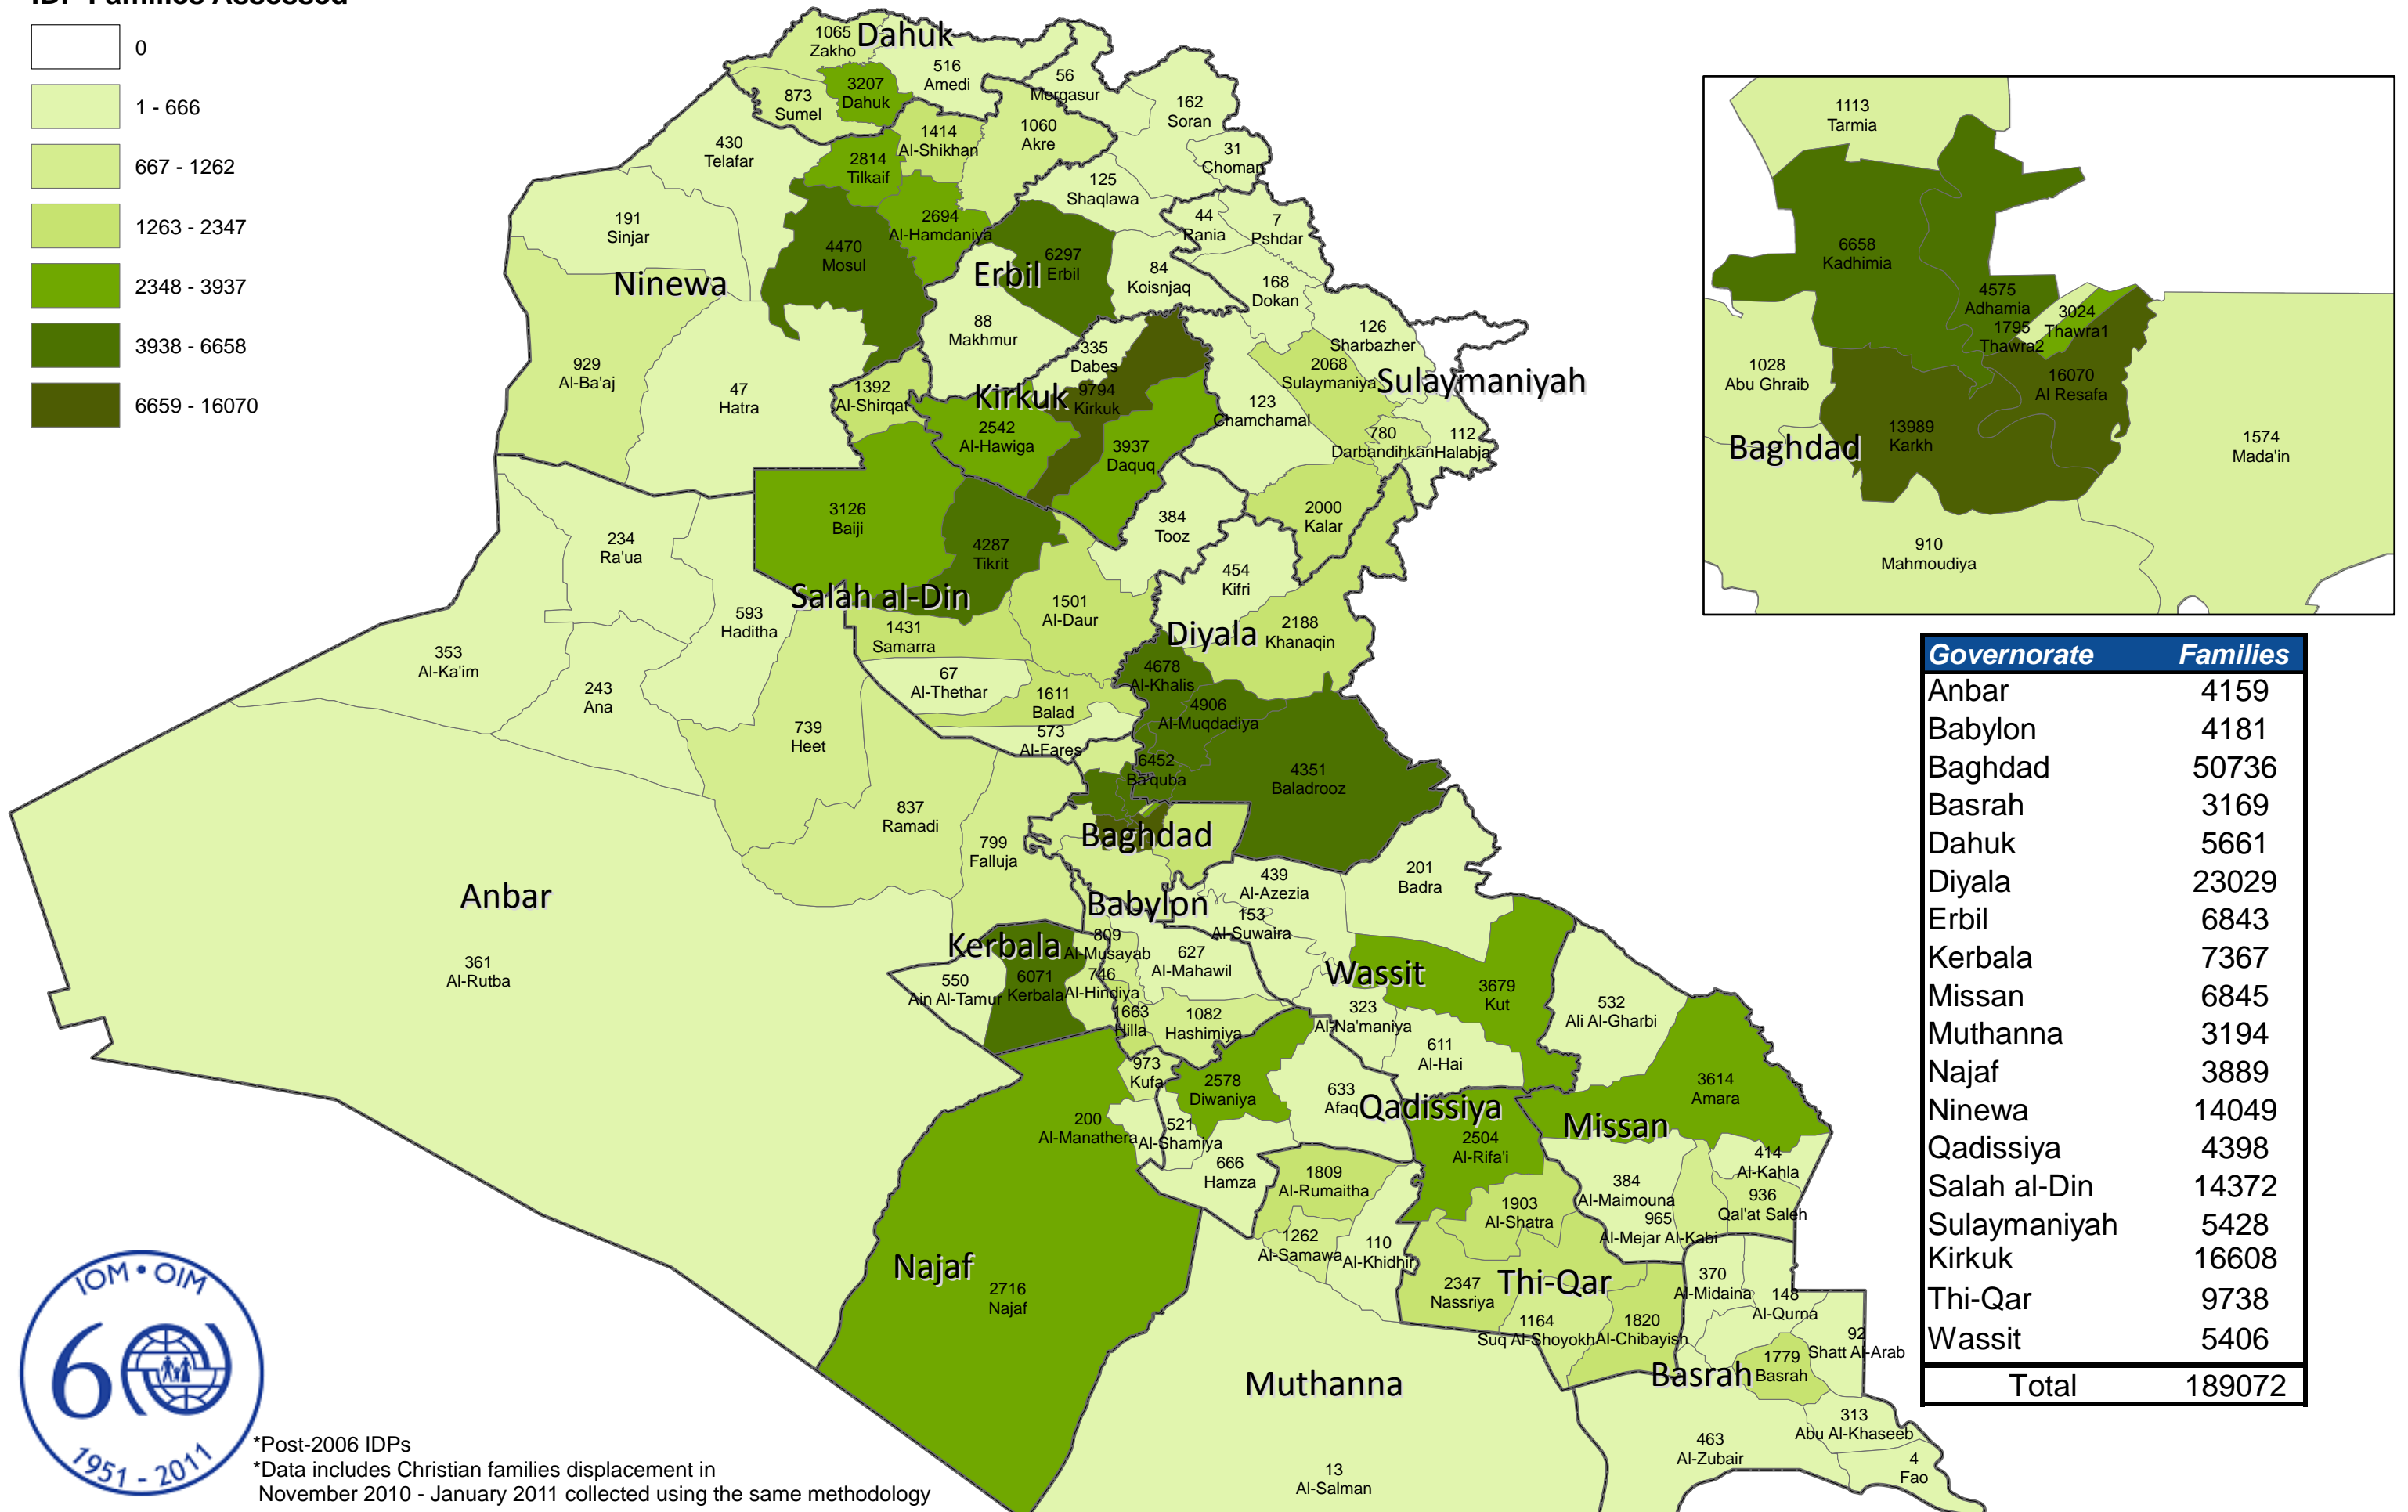

IOM Assessed IDP Families*

January 2009 - October 2010

IDP Families Assessed

Governorate	Families
Anbar	4159
Babylon	4181
Baghdad	50736
Basrah	3169
Dahuk	5661
Diyala	23029
Erbil	6843
Kerbala	7367
Missan	6845
Muthanna	3194
Najaf	3889
Ninewa	14049
Qadissiya	4398
Salah al-Din	14372
Sulaymaniyah	5428
Kirkuk	16608
Thi-Qar	9738
Wassit	5406
Total	189072

*Post-2006 IDPs
 *Data includes Christian families displacement in November 2010 - January 2011 collected using the same methodology