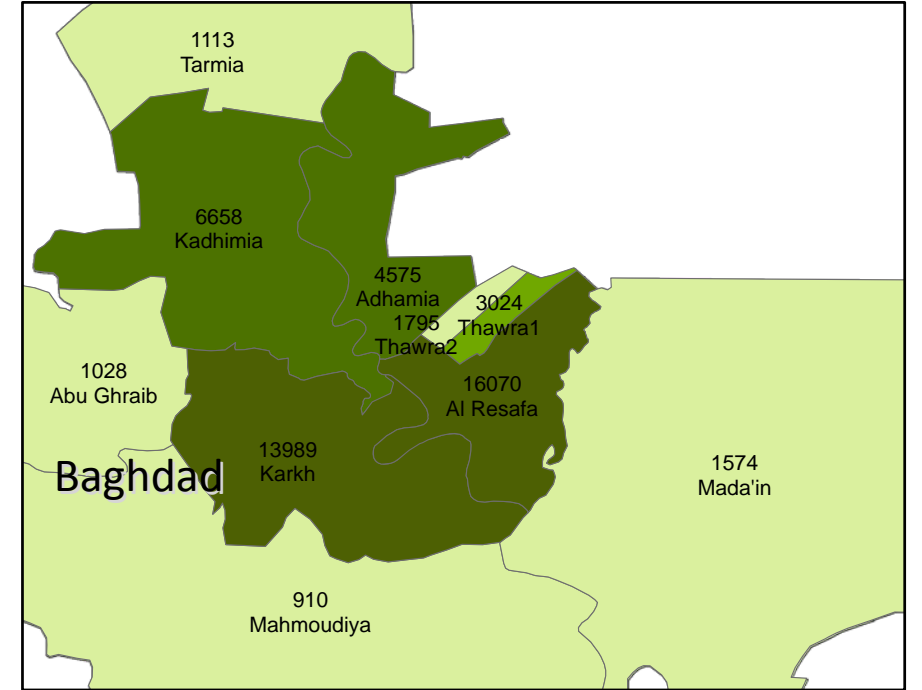

IOM Assessed IDP Families*

January 2009 - October 2010

IDP Families Assessed

Governorate	Families
Anbar	4159
Babylon	4181
Baghdad	50736
Basrah	3169
Dahuk	5661
Diyala	23029
Erbil	6843
Kerbala	7367
Missan	6845
Muthanna	3194
Najaf	3889
Ninewa	14049
Qadissiya	4398
Salah al-Din	14372
Sulaymaniyah	5428
Kirkuk	16608
Thi-Qar	9738
Wassit	5406
Total	189072

*Post-2006 IDPs
 *Data includes Christian families displacement in November 2010 - January 2011 collected using the same methodology